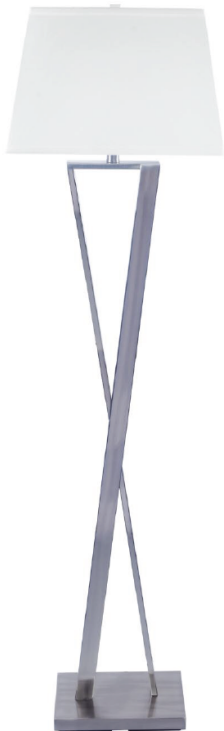

995 Series - Lamps

Brush Steel

NL-995DSOWU

- Description: Desk Lamp
- Height: 27"
- Finish: Brushed Steel
- Number of Switches: 1 On/Off
- Number of Lights: 1
- Power: Yes
- USB Charger: Yes
- Internet Port: Yes
- Socket: 1 x E26
- Bulb: 1 x A19 Medium Base (not included)
- Wattage: 100 Watt Equivalent
- Shade: W15"x D12"x H10"
- Shade Material: Fabric
- Shade Color: Off-White

NL-995TSOWU

- Description: Table Lamp; Single Light
- Height: 27"
- Finish: Brushed Steel
- Number of Switches: 1 On/Off
- Number of Lights: 1
- Power: Yes
- USB Charger: Yes
- Internet Port: No
- Socket: 1 x E26
- Bulb: 1 x A19 Medium Base (not included)
- Wattage: 100 Watt Equivalent
- Shade: W15"x D12"x H10"
- Shade Material: Fabric
- Shade Color: Off-White

Brush Steel

NL-995TSQOWU

- Description: Table Lamp; Double Light
- Height: 27"
- Finish: Brushed Steel
- Number of Switches: 2 On/Off
- Number of Lights: 2
- Power: Yes
- USB Charger: Yes
- Internet Port: No
- Socket: 2 x E26
- Bulb: 2 x A19 Medium Base (not included)
- Wattage: 100 Watt Equivalent
- Shade: W15"x D12"x H10"
- Shade Material: Fabric
- Shade Color: Off-White

NL-995FSOWU

- Description: Floor Lamp
- Height: 61H"
- Finish: Brushed Steel
- Switch: On/Off
- Power: No
- USB Charger: No
- Internet Port: No
- Socket: 1 x E26
- Bulb: 1 x A19 Medium Base (not included)
- Bulb Qty: 1
- Wattage: 100 Watt Equivalent
- Cord: 8' SPT2
- Shade: W15"x D12"x H10"
- Shade Material: Fabric
- Shade Color: Off-White